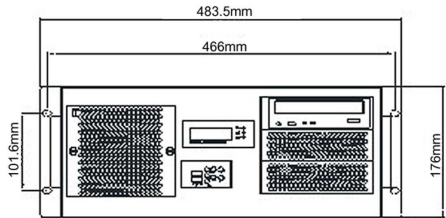

A

B

C

D

E

REVISIONS		日期 DATE
版次 REV.	修訂 記號 DESCRIPTION	

Zippy PS2 mini-redundant power supply at 185mm depth

PS2 mini-redundant power supply at 190mm depth

SureStar PS2 mini-redundant power supply at 199mm depth

Zippy PS2 mini-redundant power supply at 200mm depth

Regular PS2 single power supply at 140mm depth

容許公差: TOLERANCES: .XXX ±.025 .XX ±.100 .X ±.250	材料規格: MATERIAL: 1.2mm~2.0mm SECC thickness sheet metal	品名: MODEL No: 4U ATX EnergySaving GreenSaving server chassis
核准者: APPROVE BY: Robert Roan	日期: DATE: May 28, 2020	料號: PART NO: G4380
審核者: CHECK BY: Tammy Lin	日期: DATE: May 28, 2020	圖號: DRAW NO: G4380-20200528
繪圖者: DRAW BY: Danny Chih	日期: DATE: May 28, 2020	規格: SPEC: 單位: mm 版次: 2.0 編號: OF