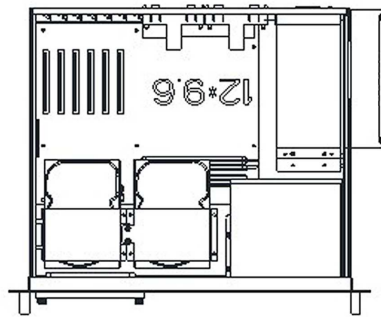

A

B

C

D

E

REVISIONS		日期 DATE
版次 REV.	修訂 記號 DESCRIPTION	

Zippy PS2 mini-redundant power supply at 185mm depth

PS2 mini-redundant power supply at 190mm depth

SureStar PS2 mini-redundant power supply at 199mm depth

Zippy PS2 mini-redundant power supply at 200mm depth

Regular PS2 single power supply at 140mm depth

容許公差: TOLERANCES: .XXX ±.025 .XX ±.100 .X ±.250	材料規格: MATERIAL: 1.2mm~2.0mm SECC thickness sheet metal	品名: MODEL No: 4U ATX EnergySaving GreenSaving server chassis
核准者: APPROVE BY: Robert Roan	日期: DATE: May 28, 2020	料號: PART NO: G4380
審核者: CHECK BY: Tammy Lin	日期: DATE: May 28, 2020	圖號: DRAW NO: G4380-20200528
繪圖者: DRAW BY: Danny Chih	日期: DATE: May 28, 2020	規格: SPEC: 單位: mm 版次: 2.0 編號: OF