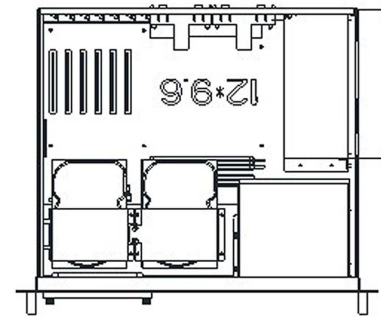

A

B

C

D

E

REVISIONS		日期 DATE
版次 REV.	修訂 記號 DESCRIPTION	

Zippy PS2 mini-redundant power supply at 185mm depth

PS2 mini-redundant power supply at 190mm depth

SureStar PS2 mini-redundant power supply at 199mm depth

Zippy PS2 mini-redundant power supply at 200mm depth

Regular PS2 single power supply at 140mm depth

容許公差: TOLERANCES: .XXX ±.025 .XX ±.100 .X ±.250	材料規格: MATERIAL: 1.2mm~2.0mm SECC thickness sheet metal	品名: MODEL No: 4U ATX EnergySaving GreenSaving server chassis
核准者: APPROVE BY: Robert Roan	日期: DATE: May 28, 2020	料號: PART NO: G4380
審核者: CHECK BY: Tammy Lin	日期: DATE: May 28, 2020	圖號: DRAW NO: G4380-20200528
繪圖者: DRAW BY: Danny Chih	日期: DATE: May 28, 2020	規格: SPEC: 單位: mm 版次: 2.0 編號: OF