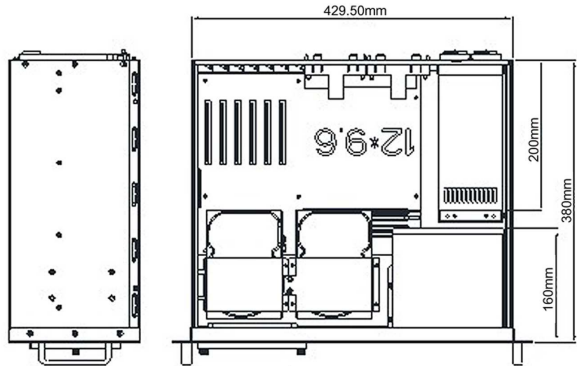

A

B

C

D

E

REVISIONS		日期 DATE
版次 REV.	修訂 記號 DESCRIPTION	

Zippy PS2 mini-redundant power supply at 185mm depth

PS2 mini-redundant power supply at 190mm depth

SureStar PS2 mini-redundant power supply at 199mm depth

Zippy PS2 mini-redundant power supply at 200mm depth

Regular PS2 single power supply at 140mm depth

容許公差: TOLERANCES: .XXX ±.025 .XX ±.100 .X ±.250	材料規格: MATERIAL: 1.2mm~2.0mm SECC thickness sheet metal	品名: MODEL No: 4U ATX EnergySaving GreenSaving server chassis
核准者: APPROVE BY: Robert Roan	日期: DATE: May 28, 2020	料號: PART NO: G4380
審核者: CHECK BY: Tammy Lin	日期: DATE: May 28, 2020	圖號: DRAW NO: G4380-20200528
繪圖者: DRAW BY: Danny Chih	日期: DATE: May 28, 2020	規格: SPEC: 單位: mm 版次: 2.0 編號: OF