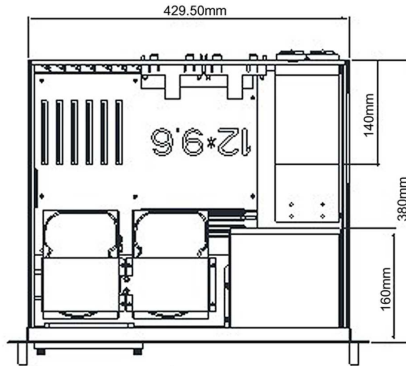

A

B

C

D

E

REVISIONS		日期 DATE
版次 REV.	修訂 記號 DESCRIPTION	

Zippy PS2 mini-redundant power supply at 185mm depth

PS2 mini-redundant power supply at 190mm depth

SureStar PS2 mini-redundant power supply at 199mm depth

Zippy PS2 mini-redundant power supply at 200mm depth

Regular PS2 single power supply at 140mm depth

容許公差: TOLERANCES: .XXX ±.025 .XX ±.100 .X ±.250	材料規格: MATERIAL: 1.2mm~2.0mm SECC thickness sheet metal	品名: MODEL No: 4U ATX EnergySaving GreenSaving server chassis
核准者: APPROVE BY: Robert Roan	日期: DATE: May 28, 2020	料號: PART NO: G4380
審核者: CHECK BY: Tammy Lin	日期: DATE: May 28, 2020	圖號: DRAW NO: G4380-20200528
繪圖者: DRAW BY: Danny Chih	日期: DATE: May 28, 2020	規格: SPEC: 單位: mm 版次: 2.0 編號: OF