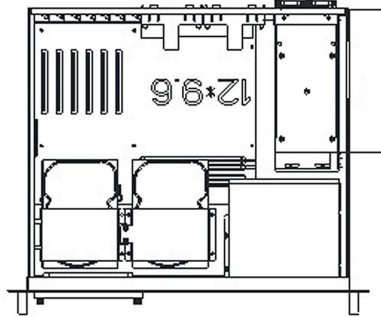

A

B

C

D

E

REVISIONS		日期 DATE
版次 REV.	修訂 記號 DESCRIPTION	

Zippy PS2 mini-redundant power supply at 185mm depth

PS2 mini-redundant power supply at 190mm depth

SureStar PS2 mini-redundant power supply at 199mm depth

Zippy PS2 mini-redundant power supply at 200mm depth

Regular PS2 single power supply at 140mm depth

容許公差: TOLERANCES: .XXX ±.025 .XX ±.100 .X ±.250	材料規格: MATERIAL: 1.2mm~2.0mm SECC thickness sheet metal	品名: MODEL No: 4U ATX EnergySaving GreenSaving server chassis
核准者: APPROVE BY: Robert Roan	日期: DATE: May 28, 2020	料號: PART NO: G4380
審核者: CHECK BY: Tammy Lin	日期: DATE: May 28, 2020	圖號: DRAW NO: G4380-20200528
繪圖者: DRAW BY: Danny Chih	日期: DATE: May 28, 2020	規格: SPEC: 單位: mm 版次: 2.0 編號: OF