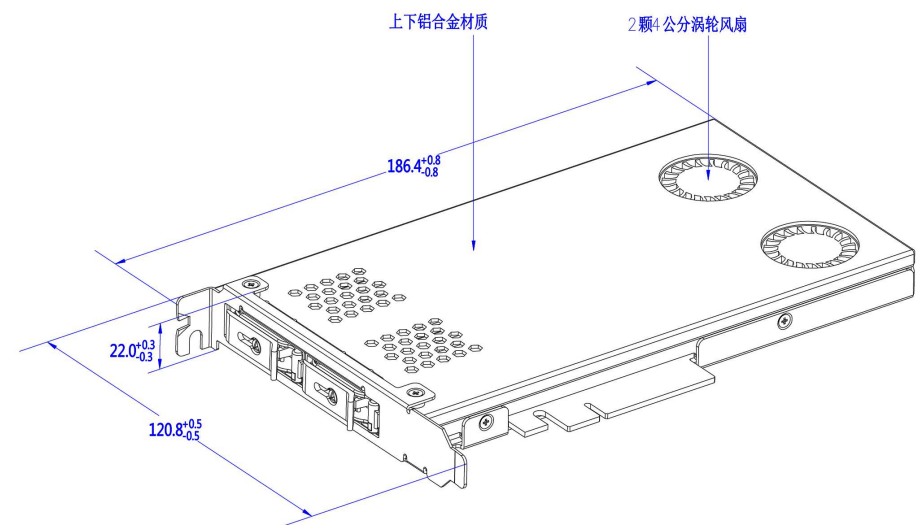

| | |
|--------------------------|---------|
| 修訂 REVISIONS | 日期 DATE |
| 版次 REV. 記述 DESCRIPTION | |

A
B
C
D
E

中國工控 中國工控有限公司(香港)
JPC CHINA www.chinaipc.cc

| | | | |
|----------------------|---------------------------------|---|---------------------------------------|
| 容許公差: TOLERANCES: | 材料規格: MATERIAL: | 品名: MODEL NO: | 料號: PART NO: |
| .XXX ±.025 | 核准者: APPROVE BY: Robert Roan | 1 Full X8 slot to | 權號: FILE NO: GP-102M2F-Br |
| .XX ±.100 | 日期: DATE: February 17, 2023 | 2 x M.2 SSD Removable Cage M.2 NVMe 64G | 圖號: DRAW NO: |
| .X ±.250 | 審核者: CHECK BY: Tammy Lin | | 權號: FILE NO: GP-102M2F-Br-20230217 |
| 投影法: PROJECTION: | 繪圖者: DRAW BY: Danny Chih | 日期: DATE: February 17, 2023 | 單位: UNITS: mm |
| 第三角法 | | 日期: DATE: February 17, 2023 | 版次: REV. NO: 0.0 |
| | | | 規格: SPEC.: |
| | | | 編號: SHEET: OF |