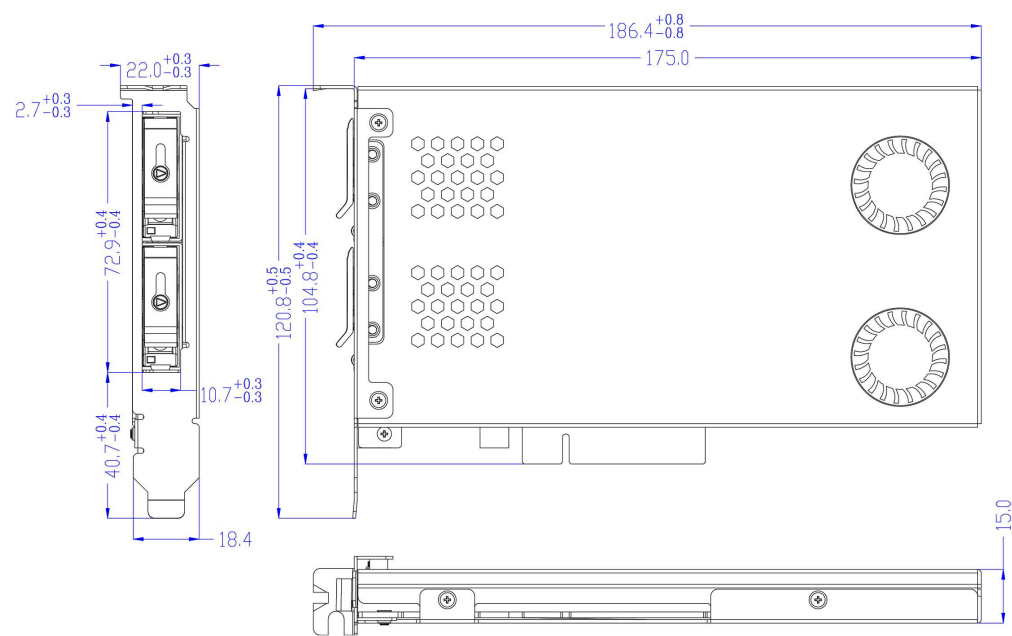

| | |
|--------------------------|---------|
| 修訂 REVISIONS | 日期 DATE |
| 版次 REV. 記述 DESCRIPTION | |

A
B
C
D
E

中國工控 中國工控有限公司(香港)
JPC CHINA www.chinaipc.cc

| | | | |
|----------------------|---------------------------------|---|---------------------------------------|
| 容許公差: TOLERANCES: | 材料規格: MATERIAL: | 品名: MODEL NO: | 料號: PART NO: |
| .XXX ±.025 | 核准者: APPROVE BY: Robert Roan | 1 Full X8 slot to | 權號: FILE NO: GP-102M2F-Br |
| .XX ±.100 | 日期: DATE: February 17, 2023 | 2 x M.2 SSD Removable Cage M.2 NVMe 64G | 圖號: DRAW NO: |
| .X ±.250 | 審核者: CHECK BY: Tammy Lin | | 權號: FILE NO: GP-102M2F-Br-20230217 |
| 投影法: PROJECTION: | 繪圖者: DRAW BY: Danny Chih | 日期: DATE: February 17, 2023 | 單位: UNITS: mm |
| 第三角法 | | 日期: DATE: February 17, 2023 | 版次: REV. NO: 0.0 |
| | | | 規格: SPEC.: |
| | | | 編號: SHEET: OF |