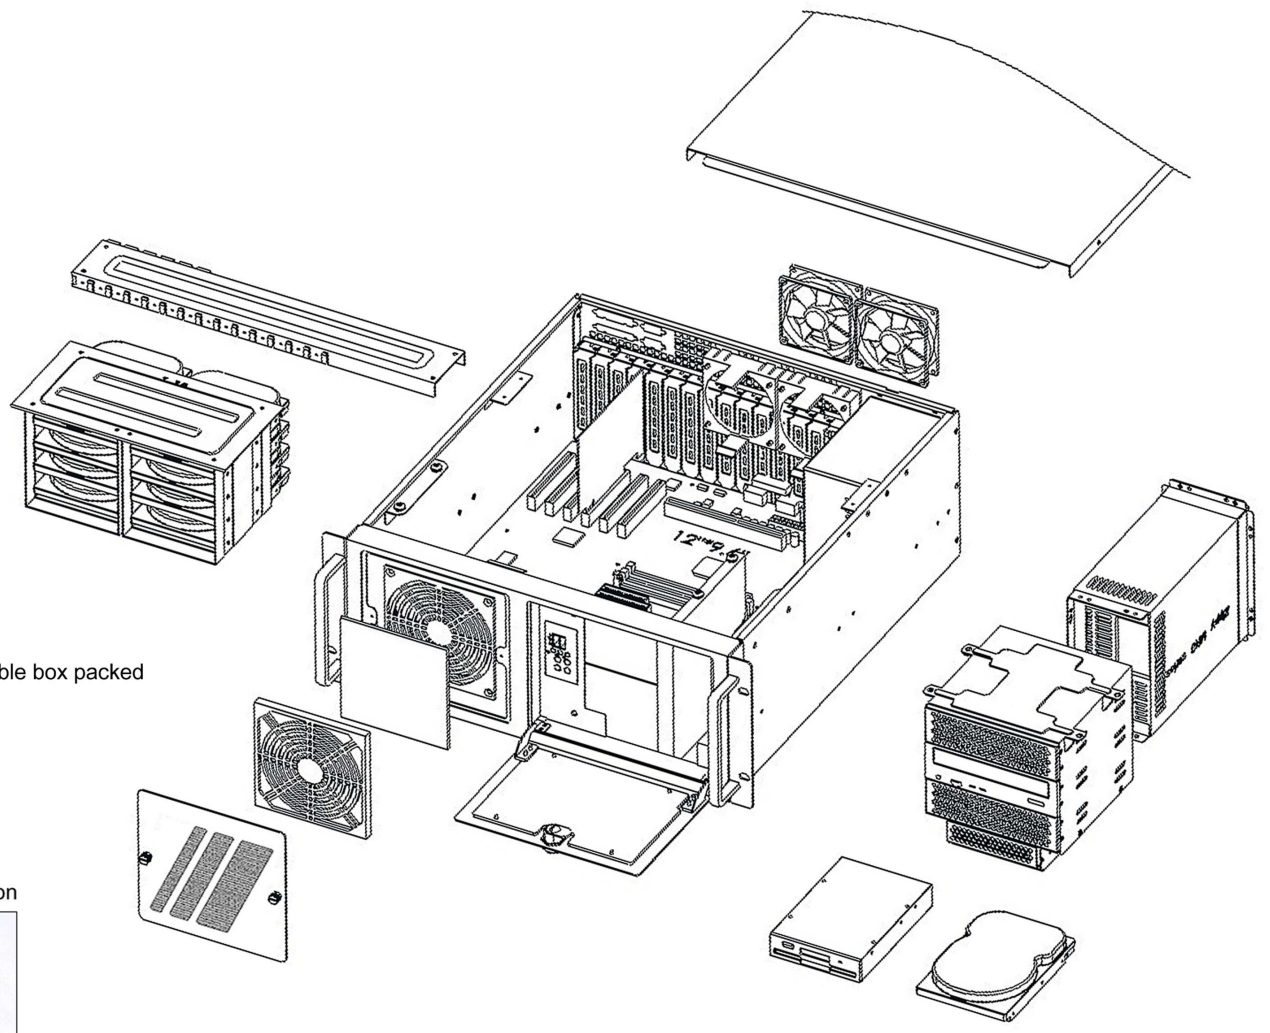

6		7	
版次 REV.	修訂 REVISIONS	記號 DESCRIPTION	日期 DATE

NW 12.00 KG  
 GW 13.50 KG  
 CUFT: 3.03'  
 Carton size: 60x55x26cm, durable box packed

Accessory Information

容許公差:  
 TOLERANCES:  
 .XXX ±.025  
 .XX ±.100  
 .X ±.250

投影法:  
 PROJECTION:  
 第三角法

材料規格:  
 MATERIAL: SGCC 1.2mm as main mechanism

核准者: Robert Roan  
 APPROVE BY: Robert Roan

日期: May 12, 2020  
 DATE: May 12, 2020

審核者: Jun Chen  
 CHECK BY: Jun Chen

日期: May 12, 2020  
 DATE: May 12, 2020

繪圖者: Danny Tan  
 DRAW BY: Danny Tan

日期: May 12, 2020  
 DATE: May 12, 2020

		中國工控有限公司(香港) www.chinaipc.cc	
品名: NAME:	4U black ATX rackmount server chassis 4U beige ATX rackmount server chassis		
料號: PART NO:	R4480A R4480AW		
圖號: DRAW NO:	單位: UNITS:	版次: REV. NO:	槽號: FILE NO:
mm	0.0	R4480A-EXPLO-20200512	規格: SPEC.:
			編號: SHEET: