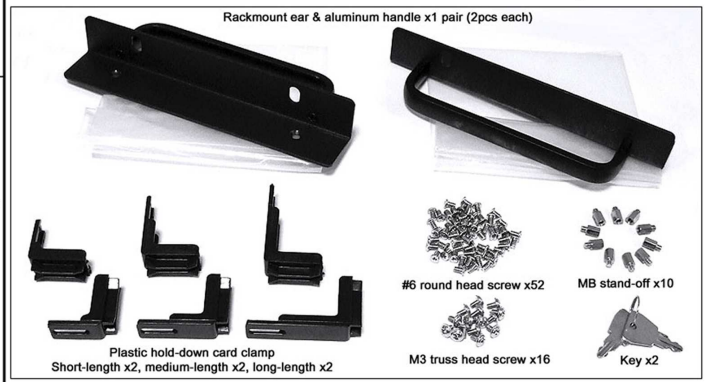

6		7	
版次 REV.	修訂 REVISIONS	記號 DESCRIPTION	日期 DATE

NW 12.00 KG  
 GW 13.50 KG  
 CUFT: 3.03'  
 Carton size: 60x55x26cm, durable box packed

Accessory Information

容許公差:  
 TOLERANCES:  
 .XXX ±.025  
 .XX ±.100  
 .X ±.250

投影法:  
 PROJECTION:  
 第三角法

材料規格:  
 MATERIAL: SGCC 1.2mm as main mechanism

核准者: Robert Roan  
 APPROVE BY: Robert Roan

日期: May 12, 2020  
 DATE: May 12, 2020

審核者: Jun Chen  
 CHECK BY: Jun Chen

日期: May 12, 2020  
 DATE: May 12, 2020