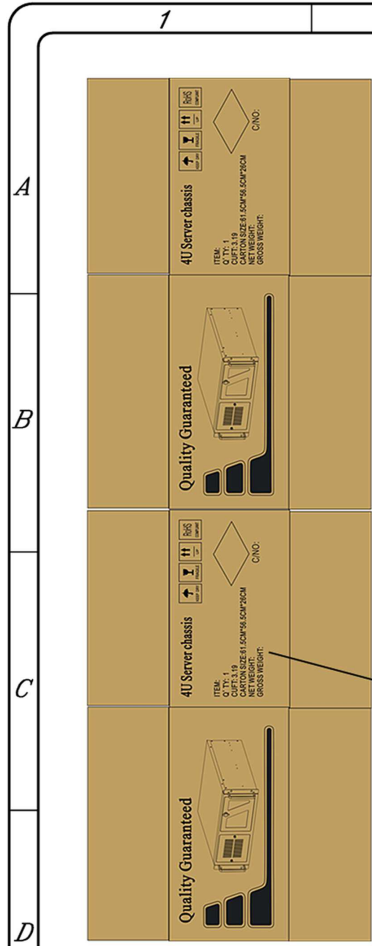

6		7	
版次 REV.	修訂 REVISIONS	記號 DESCRIPTION	日期 DATE

NW 12.00 KG  
 GW 13.50 KG  
 CUFT: 3.03'  
 Carton size: 60x55x26cm, durable box packed

Accessory Information

容許公差:  
 TOLERANCES:  
 .XXX ±.025  
 .XX ±.100  
 .X ±.250

投影法:  
 PROJECTION:  
 第三角法

材料規格:  
 MATERIAL: SGCC 1.2mm as main mechanism

核准者: Robert Roan  
 APPROVE BY: Robert Roan

日期: May 12, 2020  
 DATE: May 12, 2020

審核者: Jun Chen  
 CHECK BY: Jun Chen

日期: May 12, 2020  
 DATE: May 12, 2020

繪圖者: Danny Tan  
 DRAW BY: Danny Tan

日期: May 12, 2020  
 DATE: May 12, 2020

		中國工控有限公司(香港) www.chinaipc.cc	
品名: NAME:	4U black ATX rackmount server chassis 4U beige ATX rackmount server chassis		
料號: PART NO:	R4480A R4480AW		
圖號: DRAW NO:	單位: UNITS:	版次: REV. NO:	槽號: FILE NO:
mm	0.0	R4480A-EXPLO-20200512	規格: SPEC.:
			編號: SHEET: