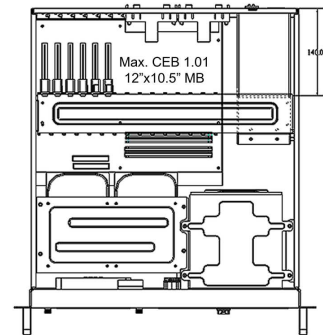

A

B

C

D

E

REVISIONS		日期 DATE
版次 REV.	修訂 記號 DESCRIPTION	

Zippy MRT & MRW RPS  
PSU depth at 185mm

SiS EFRP-2462 & 2502 RPS  
PSU depth at 190mm

SureStar R4B-X00G1V2 RPS  
PSU depth at 199mm

Zippy MRG RPS  
PSU depth at 200mm

482.6  
465.0

Regular PS2 PS  
PSU depth at 140mm~220mm

- R4480A  
4U black ATX server chassis (painted on surface, no paint inside, international version)
- R4480A  
4U beige ATX server chassis (painted on surface, no paint inside, international version)
- R4480AX  
4U black ATX server chassis (painted on surface & inside, China national version)

容許公差: TOLERANCES:	.XXX ±.025 .XX ±.100 .X ±.250
投影法: PROJECTION:	第三角法

材料規格: MATERIAL:	SGCC sheet metal at 1.2mm~2.0mm	
核准者: APPROVE BY:	Robert Roan	日期: DATE: May 12, 2020
審核者: CHECK BY:	Jun Chen	日期: DATE: May 12, 2020
繪圖者: DRAW BY:	Danny Chih	日期: DATE: May 12, 2020

中國工控 IPC CHINA		中國工控有限公司(香港) www.chinaipc.cc	
品名: MODEL NO:	4U black ATX rackmount server chassis 4U beige ATX rackmount server chassis		
料號: PART NO:	R4480A R4480AW		
圖號: DRAW NO:	檔號: FILE NO:	R4480A-20200512	
單位: UNITS:	規格: SPEC.:	版次: REV. No: 1.0	編號: SHEET: OF