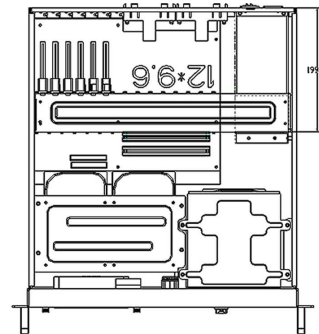

A

B

C

D

E

REVISIONS		日期 DATE
版次 REV.	修訂 記號 DESCRIPTION	

Zippy MRT & MRW RPS  
PSU depth at 185mm

SiS EFRP-2462 & 2502 RPS  
PSU depth at 190mm

SureStar R4B-X00G1V2 RPS  
PSU depth at 199mm

Zippy MRG RPS  
PSU depth at 200mm

482.6  
465.0

Regular PS2 PS  
PSU depth at 140mm~220mm

- R4480A  
4U black ATX server chassis (painted on surface, no paint inside, international version)
- R4480A  
4U beige ATX server chassis (painted on surface, no paint inside, international version)
- R4480AX  
4U black ATX server chassis (painted on surface & inside, China national version)

容許公差: TOLERANCES:	.XXX ±.025 .XX ±.100 .X ±.250
投影法: PROJECTION:	第三角法

材料規格: MATERIAL:	SGCC sheet metal at 1.2mm~2.0mm	
核准者: APPROVE BY:	Robert Roan	日期: DATE: May 12, 2020
審核者: CHECK BY:	Jun Chen	日期: DATE: May 12, 2020
繪圖者: DRAW BY:	Danny Chih	日期: DATE: May 12, 2020

中國工控 IPC CHINA		中國工控有限公司(香港) www.chinaipc.cc	
品名: MODEL NO:	4U black ATX rackmount server chassis 4U beige ATX rackmount server chassis		
料號: PART NO:	R4480A R4480AW		
圖號: DRAW NO:	檔號: FILE NO:	R4480A-20200512	
單位: UNITS:	規格: SPEC.:	版次: REV. No: 1.0	編號: SHEET: OF