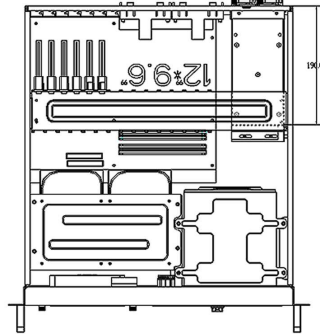

A

B

C

D

E

REVISIONS		日期 DATE
版次 REV.	修訂 記號 DESCRIPTION	

Zippy MRT & MRW RPS  
PSU depth at 185mm

SiS EFRP-2462 & 2502 RPS  
PSU depth at 190mm

SureStar R4B-X00G1V2 RPS  
PSU depth at 199mm

Zippy MRG RPS  
PSU depth at 200mm

482.6  
465.0

Regular PS2 PS  
PSU depth at 140mm~220mm

- R4480A  
4U black ATX server chassis (painted on surface, no paint inside, international version)
- R4480A  
4U beige ATX server chassis (painted on surface, no paint inside, international version)
- R4480AX  
4U black ATX server chassis (painted on surface & inside, China national version)

容許公差: TOLERANCES:	.XXX ±.025 .XX ±.100 .X ±.250
投影法: PROJECTION:	第三角法

材料規格: MATERIAL:	SGCC sheet metal at 1.2mm~2.0mm	
核准者: APPROVE BY:	Robert Roan	日期: DATE: May 12, 2020
審核者: CHECK BY:	Jun Chen	日期: DATE: May 12, 2020
繪圖者: DRAW BY:	Danny Chih	日期: DATE: May 12, 2020

中國工控 IPC CHINA		中國工控有限公司(香港) www.chinaipc.cc	
品名: MODEL NO:	4U black ATX rackmount server chassis 4U beige ATX rackmount server chassis		
料號: PART NO:	R4480A R4480AW		
圖號: DRAW NO:	檔號: FILE NO:	R4480A-20200512	
單位: UNITS:	規格: SPEC.:	版次: REV. No: 1.0	編號: SHEET: OF