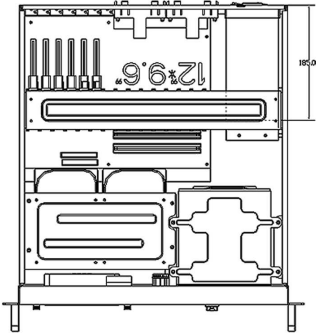

A

B

C

D

E

REVISIONS		日期 DATE
版次 REV.	修訂 記號 DESCRIPTION	

Zippy MRT & MRW RPS  
PSU depth at 185mm

SiS EFRP-2462 & 2502 RPS  
PSU depth at 190mm

SureStar R4B-X00G1V2 RPS  
PSU depth at 199mm

Zippy MRG RPS  
PSU depth at 200mm

482.6  
465.0

Regular PS2 PS  
PSU depth at 140mm~220mm

- R4480A  
4U black ATX server chassis (painted on surface, no paint inside, international version)
- R4480A  
4U beige ATX server chassis (painted on surface, no paint inside, international version)
- R4480AX  
4U black ATX server chassis (painted on surface & inside, China national version)

容許公差: TOLERANCES:	.XXX ±.025 .XX ±.100 .X ±.250
投影法: PROJECTION:	第三角法

材料規格: MATERIAL:	SGCC sheet metal at 1.2mm~2.0mm	
核准者: APPROVE BY:	Robert Roan	日期: DATE: May 12, 2020
審核者: CHECK BY:	Jun Chen	日期: DATE: May 12, 2020
繪圖者: DRAW BY:	Danny Chih	日期: DATE: May 12, 2020

中國工控 IPC CHINA		中國工控有限公司(香港) www.chinaipc.cc	
品名: MODEL NO:	4U black ATX rackmount server chassis 4U beige ATX rackmount server chassis		
料號: PART NO:	R4480A R4480AW		
圖號: DRAW NO:	檔號: FILE NO:	R4480A-20200512	
單位: UNITS:	規格: SPEC.:	版次: REV. No: 1.0	編號: SHEET: OF