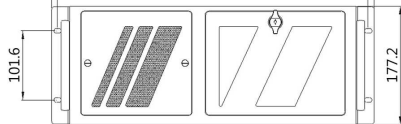

A

B

C

D

E

REVISIONS		日期 DATE
版次 REV.	修訂 記號 DESCRIPTION	

Zippy MRT & MRW RPS  
PSU depth at 185mm

SiS EFRP-2462 & 2502 RPS  
PSU depth at 190mm

SureStar R4B-X00G1V2 RPS  
PSU depth at 199mm

Zippy MRG RPS  
PSU depth at 200mm

482.6  
465.0

Regular PS2 PS  
PSU depth at 140mm~220mm

- R4480A  
4U black ATX server chassis (painted on surface, no paint inside, international version)
- R4480A  
4U beige ATX server chassis (painted on surface, no paint inside, international version)
- R4480AX  
4U black ATX server chassis (painted on surface & inside, China national version)