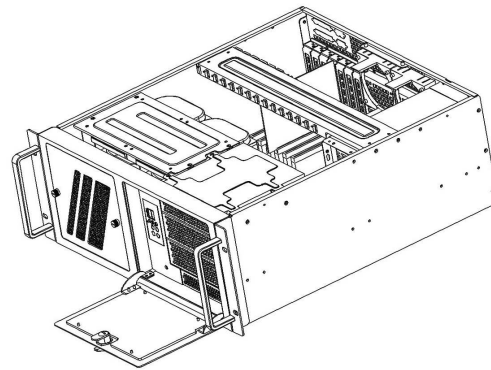

A

B

C

D

E

REVISIONS		日期 DATE
版次 REV.	修訂 記號 DESCRIPTION	

Zippy MRT & MRW RPS  
PSU depth at 185mm

SiS EFRP-2462 & 2502 RPS  
PSU depth at 190mm

SureStar R4B-X00G1V2 RPS  
PSU depth at 199mm

Zippy MRG RPS  
PSU depth at 200mm

482.6  
465.0

Regular PS2 PS  
PSU depth at 140mm~220mm

- R4480A  
4U black ATX server chassis (painted on surface, no paint inside, international version)
- R4480A  
4U beige ATX server chassis (painted on surface, no paint inside, international version)
- R4480AX  
4U black ATX server chassis (painted on surface & inside, China national version)