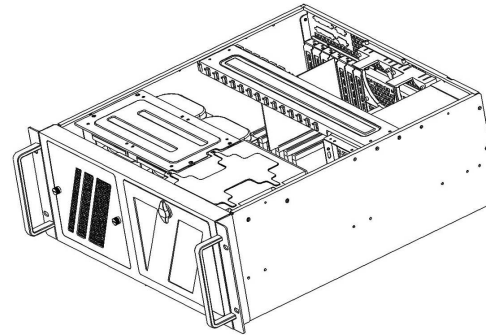

A

B

C

D

E

REVISIONS		日期 DATE
版次 REV.	修訂 記號 DESCRIPTION	

Zippy MRT & MRW RPS  
PSU depth at 185mm

SiS EFRP-2462 & 2502 RPS  
PSU depth at 190mm

SureStar R4B-X00G1V2 RPS  
PSU depth at 199mm

Zippy MRG RPS  
PSU depth at 200mm

482.6  
465.0

Regular PS2 PS  
PSU depth at 140mm~220mm

- R4480A  
4U black ATX server chassis (painted on surface, no paint inside, international version)
- R4480A  
4U beige ATX server chassis (painted on surface, no paint inside, international version)
- R4480AX  
4U black ATX server chassis (painted on surface & inside, China national version)