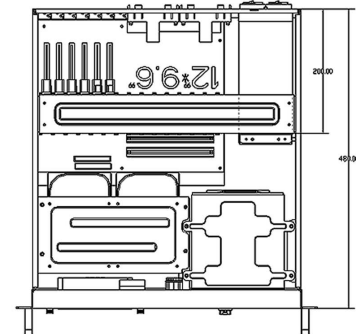

A

B

C

D

E

REVISIONS		日期 DATE
版次 REV.	修訂 記號 DESCRIPTION	

Zippy MRT & MRW RPS  
PSU depth at 185mm

SiS EFRP-2462 & 2502 RPS  
PSU depth at 190mm

SureStar R4B-X00G1V2 RPS  
PSU depth at 199mm

Zippy MRG RPS  
PSU depth at 200mm

482.6  
465.0

Regular PS2 PS  
PSU depth at 140mm~220mm

- R4480A  
4U black ATX server chassis (painted on surface, no paint inside, international version)
- R4480A  
4U beige ATX server chassis (painted on surface, no paint inside, international version)
- R4480AX  
4U black ATX server chassis (painted on surface & inside, China national version)

容許公差: TOLERANCES:	.XXX ±.025 .XX ±.100 .X ±.250
投影法: PROJECTION:	第三角法

材料規格: MATERIAL:	SGCC sheet metal at 1.2mm~2.0mm	
核准者: APPROVE BY:	Robert Roan	日期: DATE: May 12, 2020
審核者: CHECK BY:	Jun Chen	日期: DATE: May 12, 2020
繪圖者: DRAW BY:	Danny Chih	日期: DATE: May 12, 2020

中國工控 IPC CHINA		中國工控有限公司(香港) www.chinaipc.cc	
品名: MODEL NO:	4U black ATX rackmount server chassis 4U beige ATX rackmount server chassis		
料號: PART NO:	R4480A R4480AW		
圖號: DRAW NO:	檔號: FILE NO:	R4480A-20200512	
單位: UNITS:	規格: SPEC.:	版次: REV. No: 1.0	編號: SHEET: OF