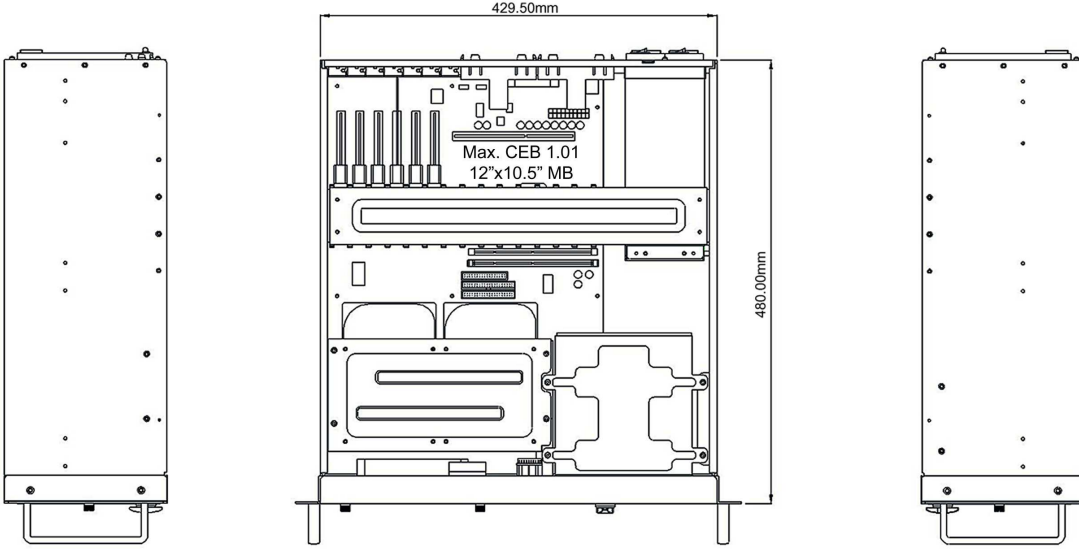

1 2 3 4 5 6 7

A

B

C

D

E

REVISIONS		日期 DATE
版次 REV.	修訂 記述 DESCRIPTION	

R4480
4U black ATX server chassis (painted on surface, no paint inside, international version)

R4480W
4U beige ATX server chassis (painted on surface, no paint inside, international version)

R4480X
4U black ATX server chassis (painted on surface & inside, China national version)

容許公差: TOLERANCES:	材料規格: MATERIAL:	SGCC sheet metal at 1.2mm~2.0mm		品名: MODEL NO:	4U black ATX rackmount server chassis 4U beige ATX rackmount server chassis	
.XXX ±.025 .XX ±.100 .X ±.250	核准者: APPROVE BY:	Robert Roan	日期: DATE:	May 09, 2020	料號: PART NO:	R4480 R4480W
投影法: PROJECTION:	審核者: CHECK BY:	Jun Chen	日期: DATE:	May 09, 2020	圖號: DRAW NO:	檔號: FILE NO:
第三角法	繪圖者: DRAW BY:	Danny Chih	日期: DATE:	May 09, 2020	單位: UNITS:	mm
					版次: REV. No:	1.0
					規格: SPEC.:	
					編號: SHEET:	OF