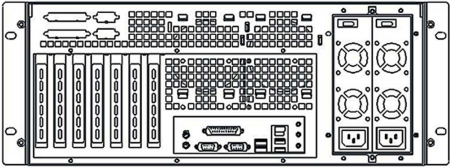

1 2 3 4 5 6 7

A

B

C

D

E

REVISIONS		日期 DATE
版次 REV.	修訂 記述 DESCRIPTION	

R4480
4U black ATX server chassis (painted on surface, no paint inside, international version)

R4480W
4U beige ATX server chassis (painted on surface, no paint inside, international version)

R4480X
4U black ATX server chassis (painted on surface & inside, China national version)

容許公差: TOLERANCES:	材料規格: MATERIAL:	SGCC sheet metal at 1.2mm~2.0mm		品名: MODEL NO:	4U black ATX rackmount server chassis 4U beige ATX rackmount server chassis	
.XXX ±.025 .XX ±.100 .X ±.250	核准者: APPROVE BY:	Robert Roan	日期: DATE:	May 09, 2020	料號: PART NO:	R4480 R4480W
投影法: PROJECTION:	審核者: CHECK BY:	Jun Chen	日期: DATE:	May 09, 2020	圖號: DRAW NO:	檔號: FILE NO:
第三角法	繪圖者: DRAW BY:	Danny Chih	日期: DATE:	May 09, 2020	單位: UNITS:	mm
					版次: REV. No:	1.0
					規格: SPEC.:	
					編號: SHEET:	OF