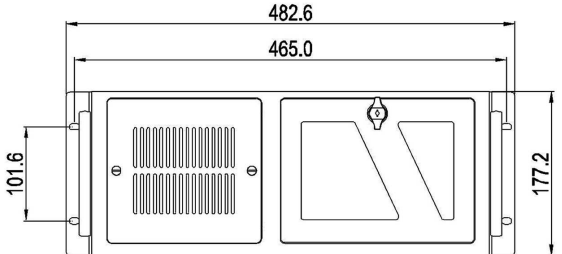

1 2 3 4 5 6 7

A

B

C

D

E

REVISIONS		日期 DATE
版次 REV.	修訂 記述 DESCRIPTION	

R4480
4U black ATX server chassis (painted on surface, no paint inside, international version)

R4480W
4U beige ATX server chassis (painted on surface, no paint inside, international version)

R4480X
4U black ATX server chassis (painted on surface & inside, China national version)

容許公差: TOLERANCES:	材料規格: MATERIAL:	SGCC sheet metal at 1.2mm~2.0mm		品名: MODEL NO:	4U black ATX rackmount server chassis 4U beige ATX rackmount server chassis	
.XXX ±.025 .XX ±.100 .X ±.250	核准者: APPROVE BY:	Robert Roan	日期: DATE:	May 09, 2020	料號: PART NO:	R4480 R4480W
投影法: PROJECTION:	審核者: CHECK BY:	Jun Chen	日期: DATE:	May 09, 2020	圖號: DRAW NO:	檔號: FILE NO:
第三角法	繪圖者: DRAW BY:	Danny Chih	日期: DATE:	May 09, 2020	單位: UNITS:	mm
					版次: REV. No:	1.0
					規格: SPEC.:	
					編號: SHEET:	OF

中國工控 JPC CHINA 中國工控有限公司(香港) www.chinaipc.cc