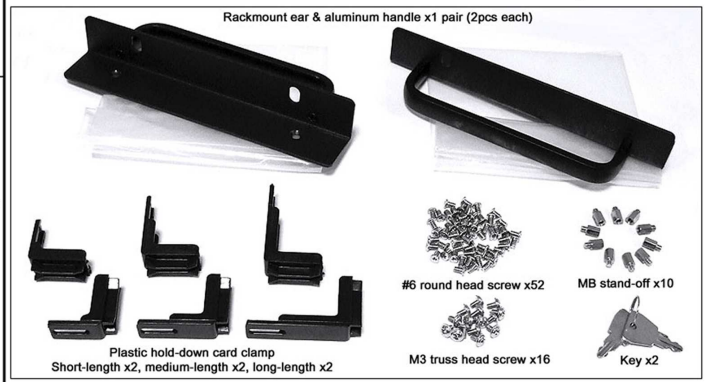

6		7	
版次 REV.	修訂 記號	REVISIONS DESCRIPTION	日期 DATE

NW 12.00 KG
GW 13.50 KG
CUFT: 3.03'
Carton size: 60x55x26cm, durable box packed

Accessory Information

容許公差:
TOLERANCES:

.XXX	±.025
.XX	±.100
.X	±.250

投影法:
PROJECTION:
第三角法

材料規格:
MATERIAL: SGCC 1.2mm as main mechanism

核准者: APPROVE BY:	Robert Roan	日期: DATE:	June 25, 2019
審核者: CHECK BY:	Jun Chen	日期: DATE:	June 25, 2019
繪圖者: DRAW BY:	Danny Tan	日期: DATE:	June 25, 2019

		中國工控有限公司(香港) www.chinaipc.cc	
品名: NAME:	4U black (beige) ATX server chassis		
料號: PART NO.:	R4480 (R4480W)		
圖號: DRAW NO.:	單位: UNITS:	版次: REV. NO.:	槽號: FILE NO.:
	mm	0.0	R4480-EXPLO-20190625
			規格: SPEC.:
			編號: SHEET: