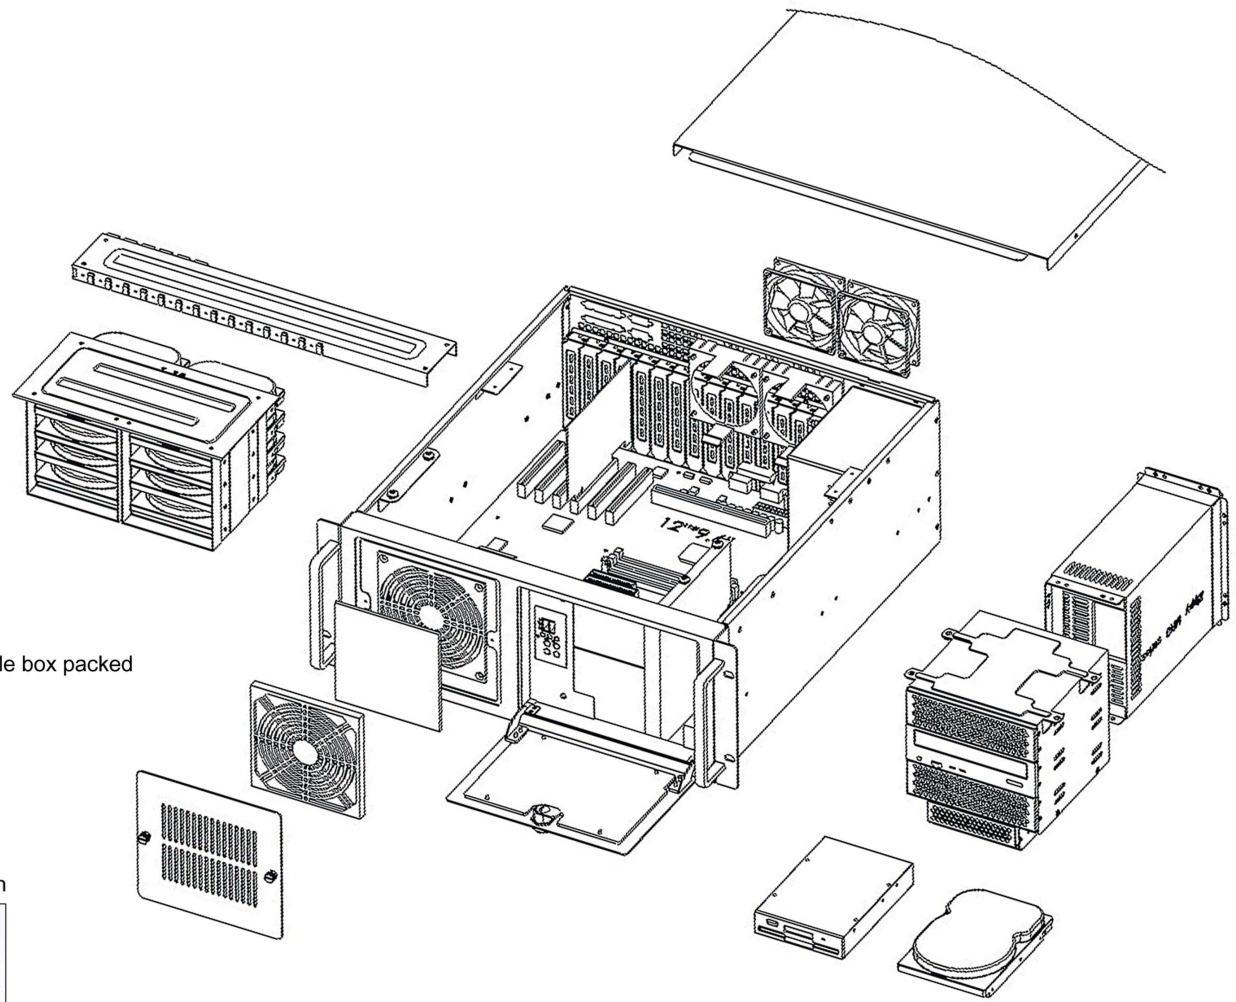

6		7	
版次 REV.	修訂 記號	REVISIONS DESCRIPTION	日期 DATE

NW 12.00 KG
GW 13.50 KG
CUFT: 3.03'
Carton size: 60x55x26cm, durable box packed

Accessory Information

容許公差:
TOLERANCES:

.XXX	±.025
.XX	±.100
.X	±.250

投影法:
PROJECTION:
第三角法

材料規格:
MATERIAL: SGCC 1.2mm as main mechanism

核准者: APPROVE BY:	Robert Roan	日期: DATE:	June 25, 2019
審核者: CHECK BY:	Jun Chen	日期: DATE:	June 25, 2019
繪圖者: DRAW BY:	Danny Tan	日期: DATE:	June 25, 2019

		中國工控有限公司(香港) www.chinaipc.cc	
品名: NAME:	4U black (beige) ATX server chassis		
料號: PART NO.:	R4480 (R4480W)		
圖號: DRAW NO.:	單位: UNITS:	版次: REV. NO.:	槽號: FILE NO.:
	mm	0.0	R4480-EXPLO-20190625
			規格: SPEC.:
			編號: SHEET: