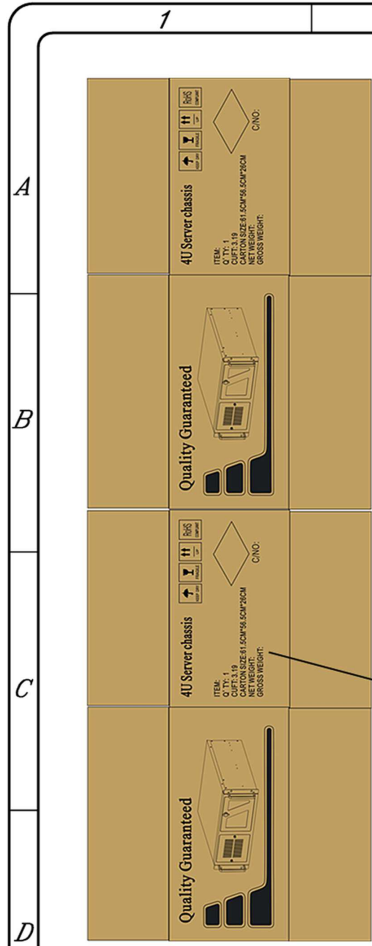

6		7	
版次 REV.	修訂 記號	REVISIONS DESCRIPTION	日期 DATE

NW 12.00 KG
GW 13.50 KG
CUFT: 3.03'
Carton size: 60x55x26cm, durable box packed

Accessory Information

容許公差:
TOLERANCES:

.XXX	±.025
.XX	±.100
.X	±.250

投影法:
PROJECTION:
第三角法

材料規格:
MATERIAL: SGCC 1.2mm as main mechanism

核准者: APPROVE BY:	Robert Roan	日期: DATE:	June 25, 2019
審核者: CHECK BY:	Jun Chen	日期: DATE:	June 25, 2019
繪圖者: DRAW BY:	Danny Tan	日期: DATE:	June 25, 2019

		中國工控有限公司(香港) www.chinaipc.cc	
品名: NAME:	4U black (beige) ATX server chassis		
料號: PART NO.:	R4480 (R4480W)		
圖號: DRAW NO.:	單位: UNITS:	版次: REV. NO.:	槽號: FILE NO.:
	mm	0.0	R4480-EXPLO-20190625
			規格: SPEC.:
			編號: SHEET: