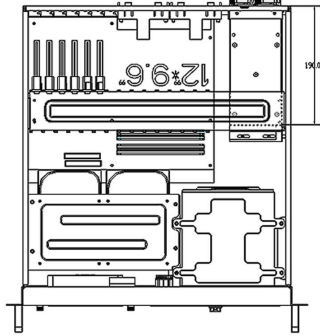

REVISIONS		日期 DATE
版次 REV.	修訂 記號 DESCRIPTION	

A

Zippy MRT & MRW RPS
PSU depth at 185mm

SiS EFRP-2462 & 2502 RPS
PSU depth at 190mm

SureStar R4B-X00G1V2 RPS
PSU depth at 199mm

Zippy MRG RPS
PSU depth at 200mm

B

C

Regular PS2 PS
PSU depth at 140mm~220mm

D

E

- R4480
4U black ATX server chassis (painted on surface, no paint inside, international version)
- R4480W
4U beige ATX server chassis (painted on surface, no paint inside, international version)
- R4480X
4U black ATX server chassis (painted on surface & inside, China national version)

容許公差: TOLERANCES:	.XXX ±.025 .XX ±.100 .X ±.250	材料規格: MATERIAL:	SGCC sheet metal at 1.2mm~2.0mm
投影法: PROJECTION:	第三角法	核准者: APPROVE BY:	Robert Roan
		日期: DATE:	May 09, 2020
		審核者: CHECK BY:	Jun Chen
		日期: DATE:	May 09, 2020
		繪圖者: DRAW BY:	Danny Chih
		日期: DATE:	May 09, 2020

		中國工控有限公司(香港) www.chinaipc.cc	
品名: MODEL NO:	4U black ATX rackmount server chassis 4U beige ATX rackmount server chassis		
料號: PART NO:	R4480 R4480W		
圖號: DRAW NO:	檔號: FILE NO:	R4480-20200509	
單位: UNITS:	規格: SPEC.:	版次: REV. NO:	編號: SHEET:
mm		1.0	OF