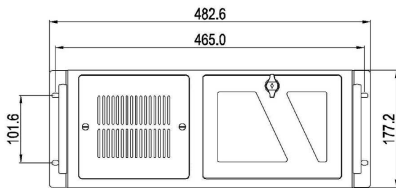

REVISIONS		日期 DATE
版次 REV.	修訂 記號 DESCRIPTION	

A

Zippy MRT & MRW RPS
PSU depth at 185mm

SiS EFRP-2462 & 2502 RPS
PSU depth at 190mm

SureStar R4B-X00G1V2 RPS
PSU depth at 199mm

Zippy MRG RPS
PSU depth at 200mm

B

C

Regular PS2 PS
PSU depth at 140mm~220mm

D

E

- R4480
4U black ATX server chassis (painted on surface, no paint inside, international version)
- R4480W
4U beige ATX server chassis (painted on surface, no paint inside, international version)
- R4480X
4U black ATX server chassis (painted on surface & inside, China national version)

容許公差: TOLERANCES:	.XXX ±.025 .XX ±.100 .X ±.250	材料規格: MATERIAL:	SGCC sheet metal at 1.2mm~2.0mm
投影法: PROJECTION:	第三角法	核准者: APPROVE BY:	Robert Roan
		日期: DATE:	May 09, 2020
		審核者: CHECK BY:	Jun Chen
		日期: DATE:	May 09, 2020
		繪圖者: DRAW BY:	Danny Chih
		日期: DATE:	May 09, 2020