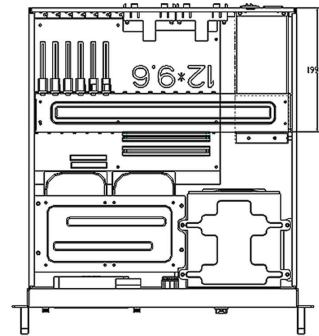

REVISIONS		日期 DATE
版次 REV.	修訂 記號 DESCRIPTION	

A

Zippy MRT & MRW RPS
PSU depth at 185mm

SiS EFRP-2462 & 2502 RPS
PSU depth at 190mm

SureStar R4B-X00G1V2 RPS
PSU depth at 199mm

Zippy MRG RPS
PSU depth at 200mm

B

C

Regular PS2 PS
PSU depth at 140mm~220mm

D

E

- R4480
4U black ATX server chassis (painted on surface, no paint inside, international version)
- R4480W
4U beige ATX server chassis (painted on surface, no paint inside, international version)
- R4480X
4U black ATX server chassis (painted on surface & inside, China national version)

容許公差: TOLERANCES:	.XXX ±.025 .XX ±.100 .X ±.250	材料規格: MATERIAL:	SGCC sheet metal at 1.2mm~2.0mm
投影法: PROJECTION:	第三角法	核准者: APPROVE BY:	Robert Roan
		日期: DATE:	May 09, 2020
		審核者: CHECK BY:	Jun Chen
		日期: DATE:	May 09, 2020
		繪圖者: DRAW BY:	Danny Chih
		日期: DATE:	May 09, 2020