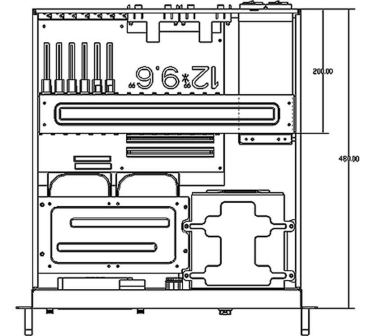

REVISIONS		日期 DATE
版次 REV.	修訂 記號 DESCRIPTION	

A

Zippy MRT & MRW RPS
PSU depth at 185mm

SiS EFRP-2462 & 2502 RPS
PSU depth at 190mm

SureStar R4B-X00G1V2 RPS
PSU depth at 199mm

Zippy MRG RPS
PSU depth at 200mm

B

C

Regular PS2 PS
PSU depth at 140mm~220mm

D

E

- R4480
4U black ATX server chassis (painted on surface, no paint inside, international version)
- R4480W
4U beige ATX server chassis (painted on surface, no paint inside, international version)
- R4480X
4U black ATX server chassis (painted on surface & inside, China national version)

容許公差: TOLERANCES:	.XXX ±.025 .XX ±.100 .X ±.250	材料規格: MATERIAL:	SGCC sheet metal at 1.2mm~2.0mm
投影法: PROJECTION:	第三角法	核准者: APPROVE BY:	Robert Roan
		日期: DATE:	May 09, 2020
		審核者: CHECK BY:	Jun Chen
		日期: DATE:	May 09, 2020
		繪圖者: DRAW BY:	Danny Chih
		日期: DATE:	May 09, 2020