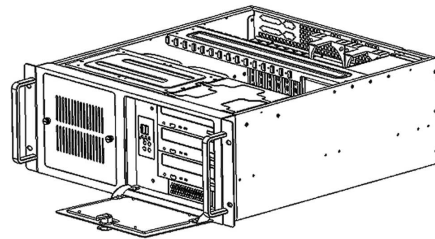

REVISIONS		日期 DATE
版次 REV.	修訂 記號 DESCRIPTION	

A

Zippy MRT & MRW RPS
PSU depth at 185mm

SiS EFRP-2462 & 2502 RPS
PSU depth at 190mm

SureStar R4B-X00G1V2 RPS
PSU depth at 199mm

Zippy MRG RPS
PSU depth at 200mm

B

C

Regular PS2 PS
PSU depth at 140mm~220mm

D

E

- R4480
4U black ATX server chassis (painted on surface, no paint inside, international version)
- R4480W
4U beige ATX server chassis (painted on surface, no paint inside, international version)
- R4480X
4U black ATX server chassis (painted on surface & inside, China national version)