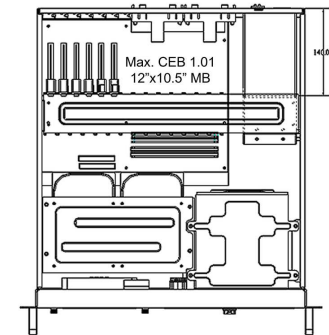

REVISIONS		日期 DATE
版次 REV.	修訂 記號 DESCRIPTION	

A

Zippy MRT & MRW RPS
PSU depth at 185mm

SiS EFRP-2462 & 2502 RPS
PSU depth at 190mm

SureStar R4B-X00G1V2 RPS
PSU depth at 199mm

Zippy MRG RPS
PSU depth at 200mm

B

C

Regular PS2 PS
PSU depth at 140mm~220mm

D

E

- R4480
4U black ATX server chassis (painted on surface, no paint inside, international version)
- R4480W
4U beige ATX server chassis (painted on surface, no paint inside, international version)
- R4480X
4U black ATX server chassis (painted on surface & inside, China national version)

容許公差: TOLERANCES:	.XXX ±.025 .XX ±.100 .X ±.250	材料規格: MATERIAL:	SGCC sheet metal at 1.2mm~2.0mm
投影法: PROJECTION:	第三角法	核准者: APPROVE BY:	Robert Roan
		日期: DATE:	May 09, 2020
		審核者: CHECK BY:	Jun Chen
		日期: DATE:	May 09, 2020
		繪圖者: DRAW BY:	Danny Chih
		日期: DATE:	May 09, 2020

		中國工控有限公司(香港) www.chinaipc.cc	
品名: MODEL NO:	4U black ATX rackmount server chassis 4U beige ATX rackmount server chassis		
料號: PART NO:	R4480 R4480W		
圖號: DRAW NO:	檔號: FILE NO:	R4480-20200509	
單位: UNITS:	規格: SPEC.:	版次: REV. NO:	編號: SHEET:
mm		1.0	OF