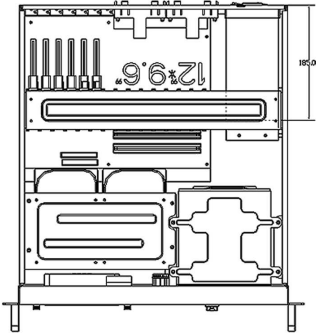

REVISIONS		日期 DATE
版次 REV.	修訂 記號 DESCRIPTION	

A

Zippy MRT & MRW RPS
PSU depth at 185mm

SiS EFRP-2462 & 2502 RPS
PSU depth at 190mm

SureStar R4B-X00G1V2 RPS
PSU depth at 199mm

Zippy MRG RPS
PSU depth at 200mm

B

C

Regular PS2 PS
PSU depth at 140mm~220mm

D

E

- R4480
4U black ATX server chassis (painted on surface, no paint inside, international version)
- R4480W
4U beige ATX server chassis (painted on surface, no paint inside, international version)
- R4480X
4U black ATX server chassis (painted on surface & inside, China national version)

容許公差: TOLERANCES:	.XXX ±.025 .XX ±.100 .X ±.250	材料規格: MATERIAL:	SGCC sheet metal at 1.2mm~2.0mm
投影法: PROJECTION:	第三角法	核准者: APPROVE BY:	Robert Roan
		日期: DATE:	May 09, 2020
		審核者: CHECK BY:	Jun Chen
		日期: DATE:	May 09, 2020
		繪圖者: DRAW BY:	Danny Chih
		日期: DATE:	May 09, 2020